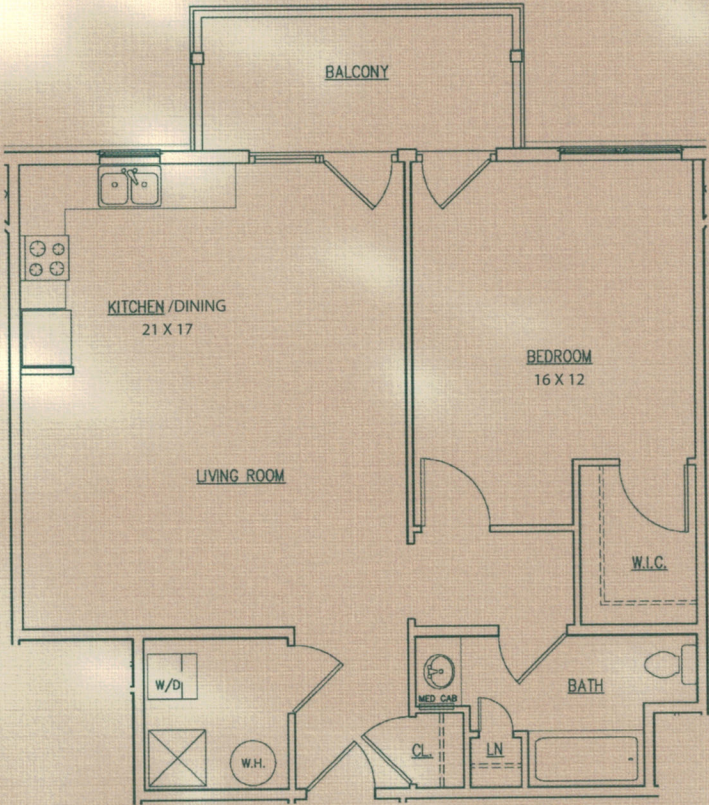

## THE GLYNDON, ONE BEDROOM

## THE WORTHINGTON, TWO BEDROOM

First floor units, master bedroom is 11' x 16'.

## THE GARRISON, TWO BEDROOM

## THE CHESTNUT HILL, TWO BEDROOM

First floor units, master bedroom is 15' x 11'.