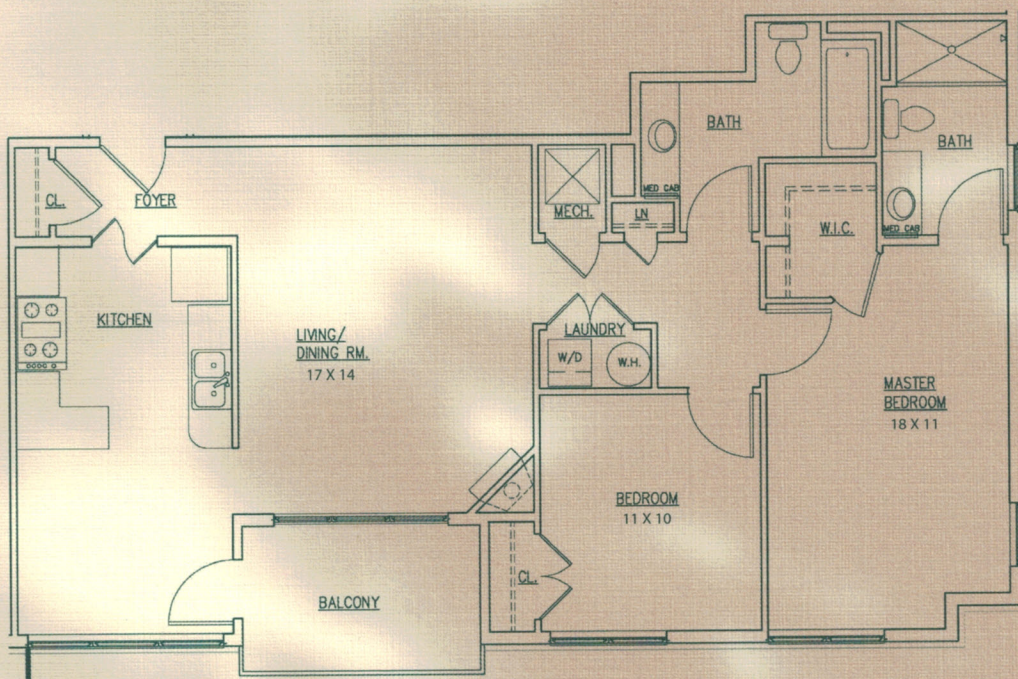

## THE GLYNDON, ONE BEDROOM

## THE WORTHINGTON, TWO BEDROOM

First floor units, master bedroom is 11' x 16'.

## THE GARRISON, TWO BEDROOM

## THE CHESTNUT HILL, TWO BEDROOM

First floor units, master bedroom is 15' x 11'.