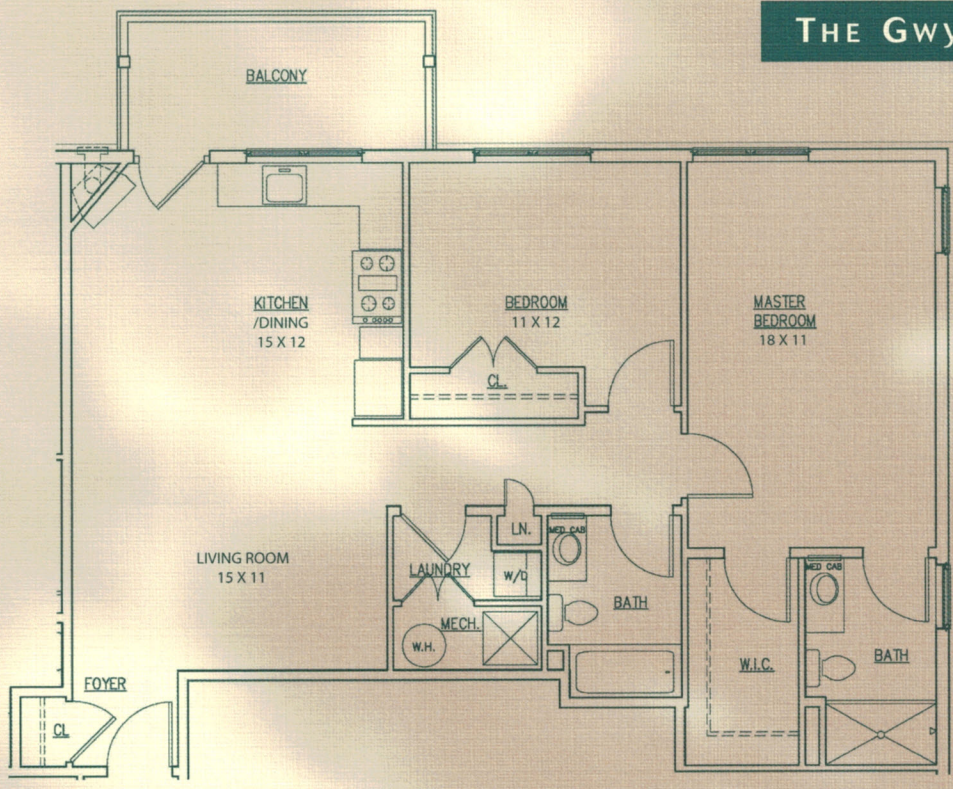

## THE WORTHINGTON, TWO BEDROOM

First floor units, master bedroom is 11' x 16'.

## THE GARRISON, TWO BEDROOM

## THE CHESTNUT HILL, TWO BEDROOM

First floor units, master bedroom is 15' x 11'.